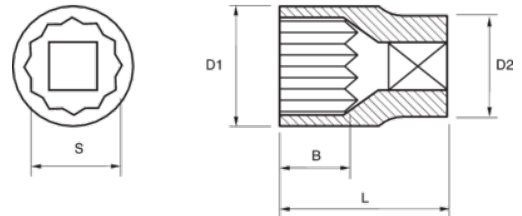

JHW35071
1/4 Drive Hex Bit Socket, High Polished Chrome Finish, 4 mm

PRODUCT DETAILS

- High-polished chrome finish socket cleans easily

PRODUCT ATTRIBUTES

Product			A	D	L	I	
JHW35071	1/4 in	4 mm	13/16 in	15/32 in	1-13/32 in	5/8 in	0.035 lb