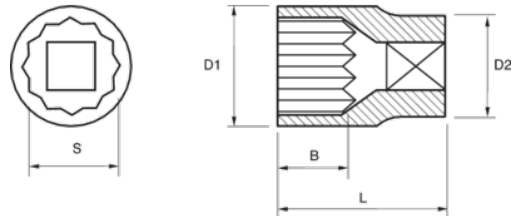

JHW35072
1/4 Drive Hex Bit Socket, High Polished Chrome Finish, 5 mm

PRODUCT DETAILS

- High-polished chrome finish socket cleans easily

PRODUCT ATTRIBUTES

Product			A	D	L	I	
JHW35072	1/4 in	5 mm	13/16 in	15/32 in	1-13/32 in	5/8 in	0.039 lb