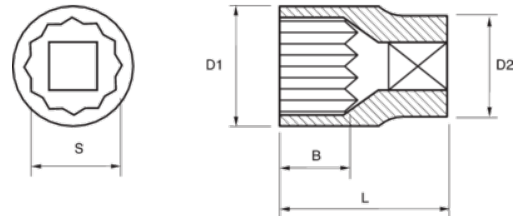

JHW35073
1/4 Drive Hex Bit Socket, High Polished Chrome Finish, 6 mm

PRODUCT DETAILS

- High-polished chrome finish socket cleans easily

PRODUCT ATTRIBUTES

Product			A	D	L	I	
JHW35073	1/4 in	6 mm	13/16 in	15/32 in	1-13/32 in	5/8 in	0.039 lb