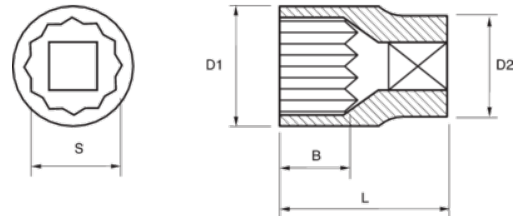

JHW35074
1/4 Drive Hex Bit Socket, High Polished Chrome Finish, 7 mm

PRODUCT DETAILS

- High-polished chrome finish socket cleans easily

PRODUCT ATTRIBUTES

| Product |  |  | A | D | L | I |  |
|-----------------|-------------------------------------------------------------------------------------|-------------------------------------------------------------------------------------|----------|----------|------------|----------|---------------------------------------------------------------------------------------|
| JHW35074 | 1/4 in | 7 mm | 13/16 in | 15/32 in | 1-13/32 in | 5/8 in | 0.044 lb |