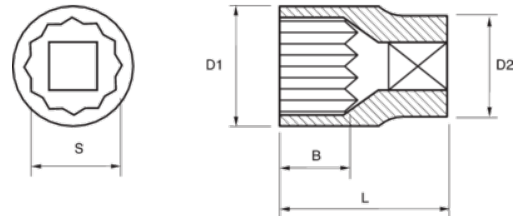

JHW35075
1/4 Drive Hex Bit Socket, High Polished Chrome Finish, 8 mm

PRODUCT DETAILS

- High-polished chrome finish socket cleans easily

PRODUCT ATTRIBUTES

Product			A	D	L	I	
JHW35075	1/4 in	8 mm	13/16 in	15/32 in	1-13/32 in	5/8 in	0.044 lb