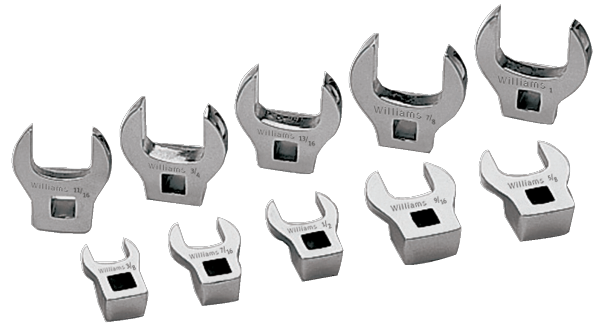

JHWSBCO-10
3/8 Drive Crowfoot Wrench Set ,
Open End, SAE, 10 Pieces

PRODUCT DETAILS

- Includes 3/8" Drive Open End Crowfoot Wrenches, Sizes: 3/8 to 1"
- Crowfoot wrenches are professional quality, made of high grade steel
- Featuring an open end with a continuous arc for constant contact with the fastener for greater turning power without deforming the fastener

PRODUCT ATTRIBUTES

Product					
JHWSBCO-10	3/8 in	16-1/4 in	5-1/4 in	3 in	1.2 lb

SET CONTENT

3/8 Drive 3/8 Open End Crowfoot Wrench, Satin Chrome Finish
JHWBCO12

3/8 Drive 7/16" Open End Crowfoot Wrench, Satin Chrome Finish
JHWBCO14

3/8 Drive 1/2 Open End Crowfoot Wrench, Satin Chrome Finish
JHWBCO16

3/8 Drive 9/16" Open End Crowfoot Wrench, Satin Chrome Finish
JHWBCO18

3/8 Drive 5/8" Open End Crowfoot Wrench, Satin Chrome Finish
JHWBCO20

3/8 Drive 7/8" Open End Crowfoot Wrench, Satin Chrome Finish
JHWBCO28

3/8 Drive 15/16" Open End Crowfoot Wrench, Satin Chrome Finish
JHWBCO30