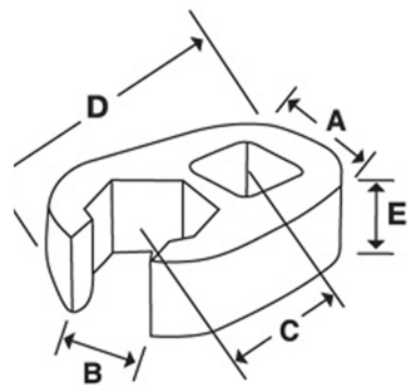

JHWBCF24

3/8 Drive Crowfoot Wrench, Flare Nut, 12 Point, Satin Chrome Finish, 3/4

PRODUCT DETAILS

- Crowfoot wrenches are professional quality, made of high grade steel
- Featuring a flare nut opening for greater turning power without deforming the fastener

PRODUCT ATTRIBUTES

Product			C	A	E	B	
JHWBCF24	3/8 in	3/4 in	53/64 in	1-1/8 in	23/32 in	9/16 in	0.12 lb