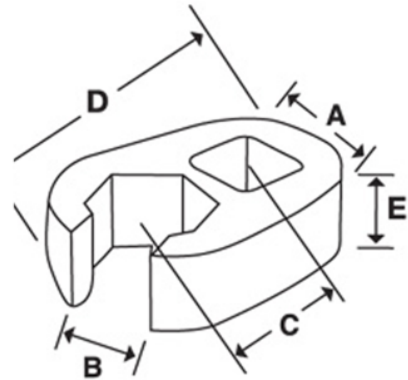

**JHWBCO12**  
**3/8 Drive 3/8 Open End Crowfoot**  
**Wrench, Satin Chrome Finish**

**PRODUCT DETAILS**

- Crowfoot wrenches are professional quality, made of high grade steel

- Featuring an open end with a continuous arc for constant contact with the fastener for greater turning power without deforming the fastener

PRODUCT ATTRIBUTES

Product			A	C	E	F	D	
JHWBCO12	3/8 in	3/8 in	7/8 in	23/32 in	7/32 in	33/64 in	1-19/64 in	0.06 lb