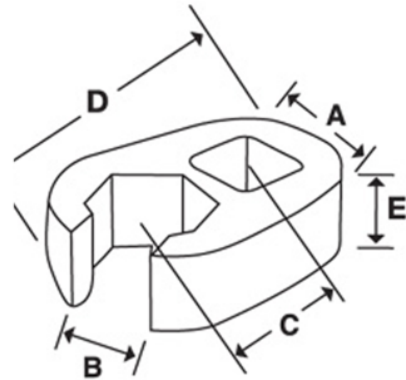

JHWBCO14
3/8 Drive 7/16" Open End Crowfoot
Wrench, Satin Chrome Finish

PRODUCT DETAILS

- Crowfoot wrenches are professional quality, made of high grade steel
- Featuring an open end with a continuous arc for constant contact with the fastener for greater turning power without deforming the fastener

PRODUCT ATTRIBUTES

Product			A	C	E	F	D	
JHWBCO14	3/8 in	7/16 in	7/8 in	41/64 in	7/32 in	33/64 in	1-17/64 in	0.06 lb