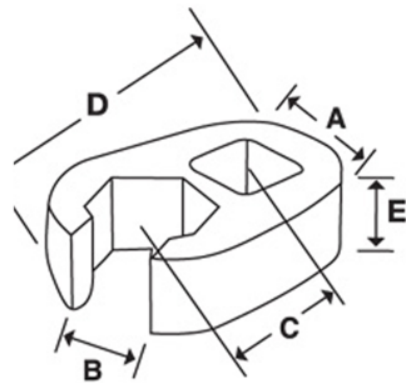

JHWBCO16
3/8 Drive 1/2 Open End Crowfoot
Wrench, Satin Chrome Finish

PRODUCT DETAILS

- Crowfoot wrenches are professional quality, made of high grade steel

- Featuring an open end with a continuous arc for constant contact with the fastener for greater turning power without deforming the fastener

PRODUCT ATTRIBUTES

Product			A	C	E	F	D	
JHWBCO16	3/8 in	1/2 in	1-1/32 in	51/64 in	7/32 in	33/64 in	1-29/64 in	0.07 lb