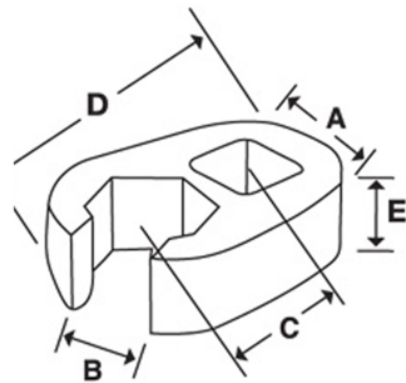

JHWBCO18
3/8 Drive 9/16" Open End Crowfoot
Wrench, Satin Chrome Finish

PRODUCT DETAILS

- Crowfoot wrenches are professional quality, made of high grade steel
- Featuring an open end with a continuous arc for constant contact with the fastener for greater turning power without deforming the fastener

PRODUCT ATTRIBUTES

Product			A	C	E	F	D	
JHWBCO18	3/8 in	9/16 in	1-1/4 in	59/64 in	7/32 in	33/64 in	1-5/8 in	0.09 lb