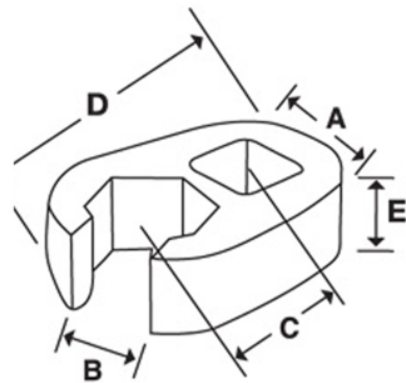

JHWBCO24
3/8 Drive 3/4 Open End Crowfoot
Wrench, Satin Chrome Finish

PRODUCT DETAILS

- Crowfoot wrenches are professional quality, made of high grade steel

- Featuring an open end with a continuous arc for constant contact with the fastener for greater turning power without deforming the fastener

PRODUCT ATTRIBUTES

Product			A	C	E	F	D	
JHWBCO24	3/8 in	3/4 in	1-9/16 in	1-1/32 in	7/32 in	33/64 in	1-57/64 in	0.14 lb