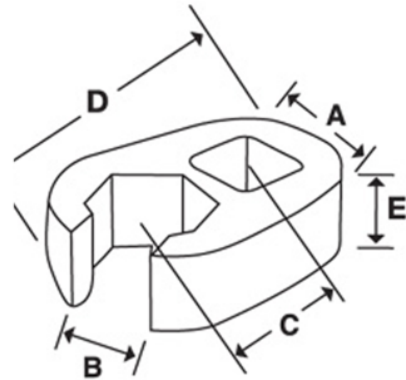

JHWBCO26
3/8 Drive 13/16" Open End
Crowfoot Wrench, Satin Chrome
Finish

PRODUCT DETAILS

- Crowfoot wrenches are professional quality, made of high grade steel
- Featuring an open end with a continuous arc for constant contact with the fastener for greater turning power without deforming the fastener

PRODUCT ATTRIBUTES

Product			A	C	E	F	D	
JHWBCO26	3/8 in	13/16 in	1-23/32 in	1-3/32 in	9/32 in	19/32 in	2 in	0.19 lb