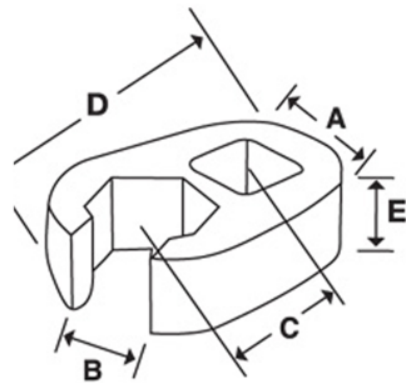

JHWBCO28
3/8 Drive 7/8" Open End Crowfoot
Wrench, Satin Chrome Finish

PRODUCT DETAILS

- Crowfoot wrenches are professional quality, made of high grade steel

- Featuring an open end with a continuous arc for constant contact with the fastener for greater turning power without deforming the fastener

PRODUCT ATTRIBUTES

Product			A	C	E	F	D	
JHWBCO28	3/8 in	7/8 in	1-23/32 in	1-1/32 in	9/32 in	19/32 in	1-31/32 in	0.19 lb