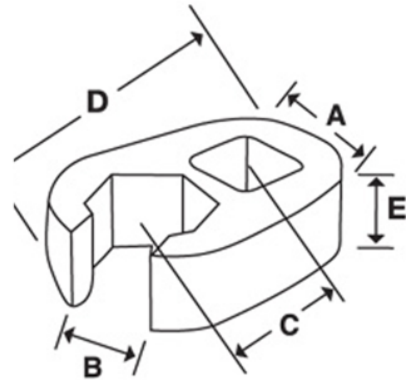

**JHWBCO30**  
**3/8 Drive 15/16" Open End**  
**Crowfoot Wrench, Satin Chrome**  
**Finish**

**PRODUCT DETAILS**

- Crowfoot wrenches are professional quality, made of high grade steel
- Featuring an open end with a continuous arc for constant contact with the fastener for greater turning power without deforming the fastener

PRODUCT ATTRIBUTES

| Product         |  |  | <b>A</b> | <b>C</b>  | <b>E</b> | <b>F</b> | <b>D</b> |  |
|-----------------|---|---|----------|-----------|----------|----------|----------|---|
| <b>JHWBCO30</b> | 3/8 in  | 15/16 in  | 2 in     | 1-5/32 in | 11/32 in | 21/32 in | 2-1/8 in | 0.22 lb   |