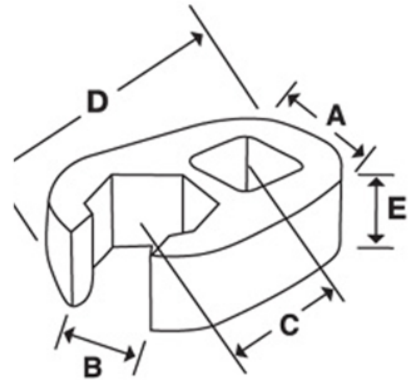

**JHWBCO40**  
**3/8 Drive 1-1/4 Open End Crowfoot**  
**Wrench, Satin Chrome Finish**

**PRODUCT DETAILS**

- Crowfoot wrenches are professional quality, made of high grade steel
- Featuring an open end with a continuous arc for constant contact with the fastener for greater turning power without deforming the fastener

PRODUCT ATTRIBUTES

Product			<b>A</b>	<b>C</b>	<b>E</b>	<b>F</b>	<b>D</b>	
<b>JHWBCO40</b>	3/8 in	1-1/4 in	2-5/32 in	1-15/64 in	3/8 in	41/64 in	2-7/32 in	0.25 lb