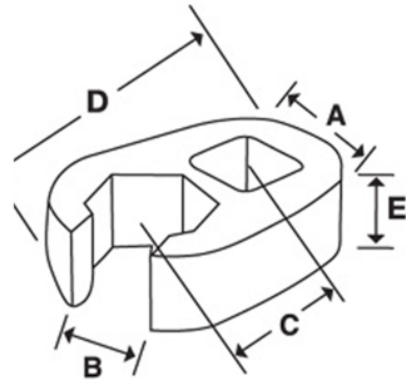

JHWBCO44
3/8 Drive 1-3/8 Open End Crowfoot
Wrench, Satin Chrome Finish

PRODUCT DETAILS

- Crowfoot wrenches are professional quality, made of high grade steel
- Featuring an open end with a continuous arc for constant contact with the fastener for greater turning power without deforming the fastener

PRODUCT ATTRIBUTES

Product			A	C	E	F	D	
JHWBCO44	3/8 in	1-3/8 in	2-3/8 in	1-19/64 in	2.25 in	41/64 in	2-3/8 in	0.28 lb