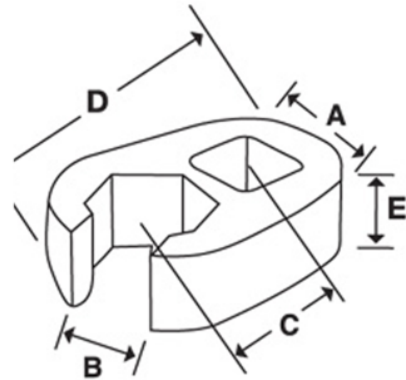

JHWBCOM10
3/8 Drive 10 mm Open End
Crowfoot Wrench, Satin Chrome
Finish

PRODUCT DETAILS

- Crowfoot wrenches are professional quality, made of high grade steel
- Featuring an open end with a continuous arc for constant contact with the fastener for greater turning power without deforming the fastener

PRODUCT ATTRIBUTES

Product			A	C	E	F	D	
JHWBCOM10	3/8 in	10 mm	7/8 in	11/16 in	1/4 in	1/2 in	1-1/4 in	0.06 lb