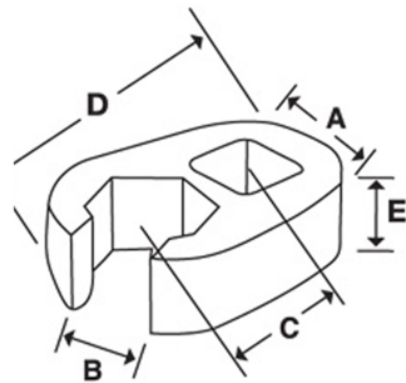

JHWBCOM11
3/8 Drive 11 mm Open End
Crowfoot Wrench, Satin Chrome
Finish

PRODUCT DETAILS

- Crowfoot wrenches are professional quality, made of high grade steel
- Featuring an open end with a continuous arc for constant contact with the fastener for greater turning power without deforming the fastener

PRODUCT ATTRIBUTES

Product			A	C	E	F	D	
JHWBCOM11	3/8 in	11 mm	7/8 in	5/8 in	1/4 in	1/2 in	1-1/4 in	0.06 lb