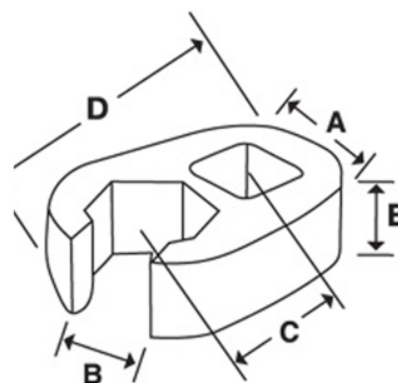

JHWBCOM12
3/8 Drive 12 mm Open End
Crowfoot Wrench, Satin Chrome
Finish

PRODUCT DETAILS

- Crowfoot wrenches are professional quality, made of high grade steel
- Featuring an open end with a continuous arc for constant contact with the fastener for greater turning power without deforming the fastener

PRODUCT ATTRIBUTES

Product			A	C	E	F	D	
JHWBCOM12	3/8 in	12 mm	1 in	13/16 in	1/4 in	1/2 in	1-1/2 in	0.08 lb