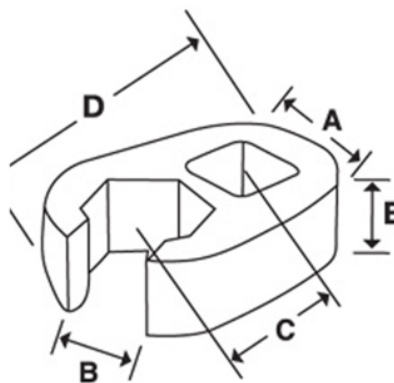

JHWBCOM13
3/8 Drive 13 mm Open End
Crowfoot Wrench, Satin Chrome
Finish

PRODUCT DETAILS

- Crowfoot wrenches are professional quality, made of high grade steel
- Featuring an open end with a continuous arc for constant contact with the fastener for greater turning power without deforming the fastener

PRODUCT ATTRIBUTES

Product			A	C	E	F	D	
JHWBCOM13	3/8 in	13 mm	1 in	6/8 in	1/4 in	1/2 in	1-1/2 in	0.08 lb