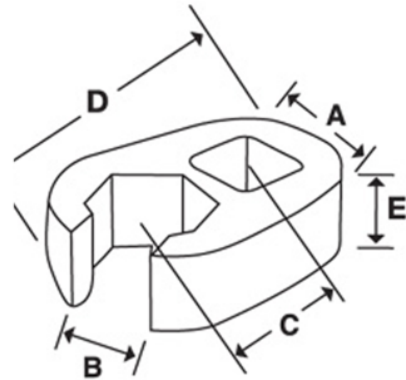

JHWBCOM14
3/8 Drive 14 mm Open End
Crowfoot Wrench, Satin Chrome
Finish

PRODUCT DETAILS

- Crowfoot wrenches are professional quality, made of high grade steel
- Featuring an open end with a continuous arc for constant contact with the fastener for greater turning power without deforming the fastener

PRODUCT ATTRIBUTES

Product			A	C	E	F	D	
JHWBCOM14	3/8 in	14 mm	1 in	6/8 in	1/4 in	1/2 in	1-3/8 in	0.7 lb