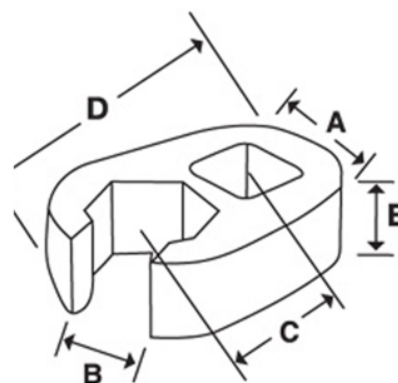

JHWBCOM15
3/8 Drive 15 mm Open End
Crowfoot Wrench, Satin Chrome
Finish

PRODUCT DETAILS

- Crowfoot wrenches are professional quality, made of high grade steel
- Featuring an open end with a continuous arc for constant contact with the fastener for greater turning power without deforming the fastener

PRODUCT ATTRIBUTES

Product			A	C	E	F	D	
JHWBCOM15	3/8 in	15 mm	1-1/4 in	7/8 in	1/4 in	1/2 in	1-5/8 in	0.09 lb