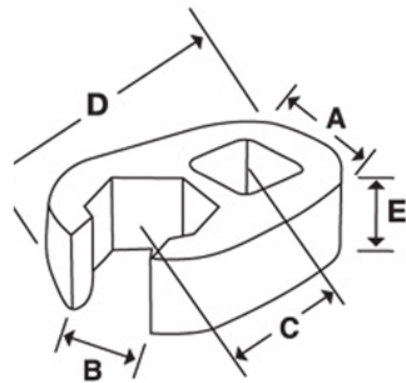

JHWBCOM17
3/8 Drive 17 mm Open End
Crowfoot Wrench, Satin Chrome
Finish

PRODUCT DETAILS

- Crowfoot wrenches are professional quality, made of high grade steel
- Featuring an open end with a continuous arc for constant contact with the fastener for greater turning power without deforming the fastener

PRODUCT ATTRIBUTES

Product			A	C	E	F	D	
JHWBCOM17	3/8 in	17 mm	1-1/4 in	13/16 in	1/4 in	1/2 in	1-5/8 in	0.08 lb