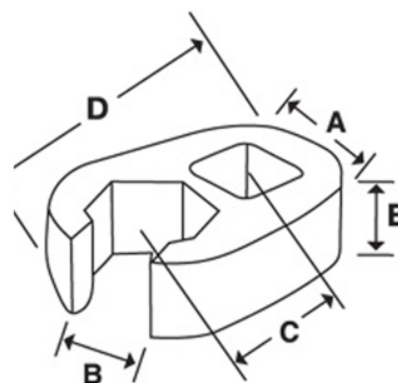

JHWBCOM18
3/8 Drive 18 mm Open End
Crowfoot Wrench, Satin Chrome
Finish

PRODUCT DETAILS

- Crowfoot wrenches are professional quality, made of high grade steel
- Featuring an open end with a continuous arc for constant contact with the fastener for greater turning power without deforming the fastener

PRODUCT ATTRIBUTES

Product			A	C	E	F	D	
JHWBCOM18	3/8 in	18 mm	1-1/2 in	1-1/8 in	1/4 in	1/2 in	1-7/8 in	0.15 lb