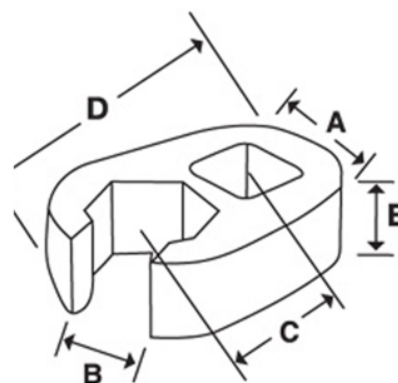

JHWBCOM21
3/8 Drive 21 mm Open End
Crowfoot Wrench, Satin Chrome
Finish

PRODUCT DETAILS

- Crowfoot wrenches are professional quality, made of high grade steel
- Featuring an open end with a continuous arc for constant contact with the fastener for greater turning power without deforming the fastener

PRODUCT ATTRIBUTES

Product			A	C	E	F	D	
JHWBCOM21	3/8 in	21 mm	1-3/4 in	1-1/8 in	1/4 in	5/8 in	1-7/8 in	0.19 lb