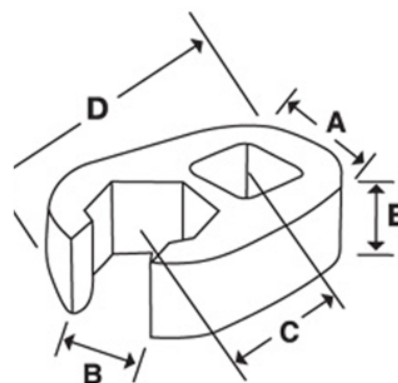

JHWBCOM22

**3/8 Drive 22 mm Open End
Crowfoot Wrench, Satin Chrome
Finish**

PRODUCT DETAILS

- Crowfoot wrenches are professional quality, made of high grade steel
- Featuring an open end with a continuous arc for constant contact with the fastener for greater turning power without deforming the fastener

PRODUCT ATTRIBUTES

Product			A	C	E	F	D	
JHWBCOM22	3/8 in	22 mm	1-3/4 in	1 in	1/4 in	5/8 in	2 in	0.19 lb