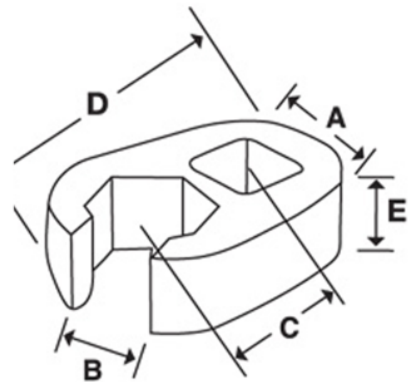

JHWSCF38
1/2 Dr Crowfoot Wrench, Satin
Chrome Finish, Flare Nut, 12
Point-1.3/16

PRODUCT DETAILS

- All tools are professional quality, made of high grade steel
- High-polished chrome finish cleans easily

PRODUCT ATTRIBUTES

Product			C	A	E	B	
JHWSCF38	1/2 in	1-3/16 in	1-3/16 in	1-11/16 in	7/8 in	27/32 in	0.27 lb