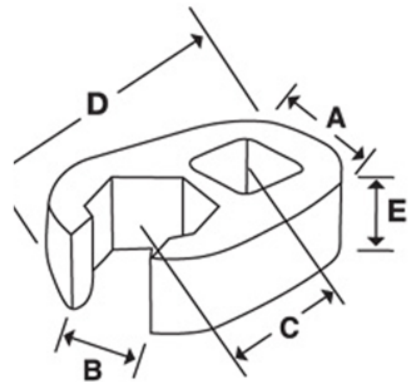

JHWSCF42
1/2 Dr Crowfoot Wrench, Satin
Chrome Finish, Flare Nut, 12
Point-1 5/16

PRODUCT DETAILS

- All tools are professional quality, made of high grade steel
- High-polished chrome finish cleans easily

PRODUCT ATTRIBUTES

Product			C	A	E	B	
JHWSCF42	1/2 in	1-5/16 in	1-17/64 in	1-27/32 in	7/8 in	31/32 in	0.3 lb