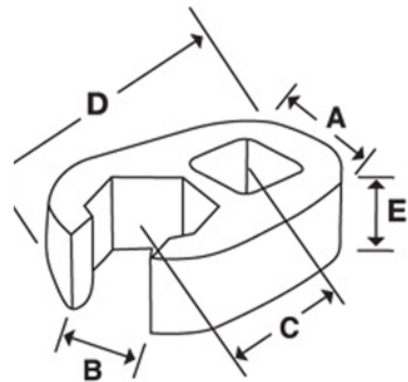

**JHWSCF46**  
**1/2 Dr Crowfoot Wrench, Satin**  
**Chrome Finish, Flare Nut, 12**  
**Point-1 7/16**

### PRODUCT ATTRIBUTES

Product			<b>C</b>	<b>A</b>	<b>E</b>	<b>B</b>	
<b>JHWSCF46</b>	1/2 in	1-7/16 in	1-11/32 in	2 in	15/16 in	1-1/16 in	0.3 lb