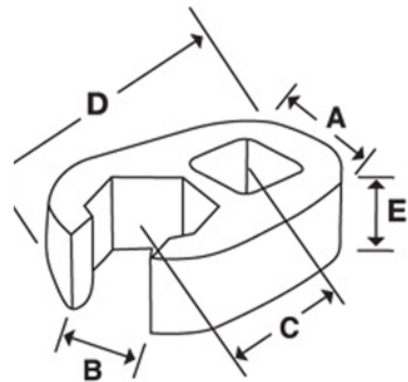

**JHWSCF50**  
**1/2 Dr Crowfoot Wrench, Satin**  
**Chrome Finish, Flare Nut, 12**  
**Point-1 9/16**

### PRODUCT ATTRIBUTES

Product			<b>C</b>	<b>A</b>	<b>E</b>	<b>B</b>	
<b>JHWSCF50</b>	1/2 in	1-9/16 in	1-27/64 in	2-5/32 in	15/16 in	1-5/32 in	0.35 lb