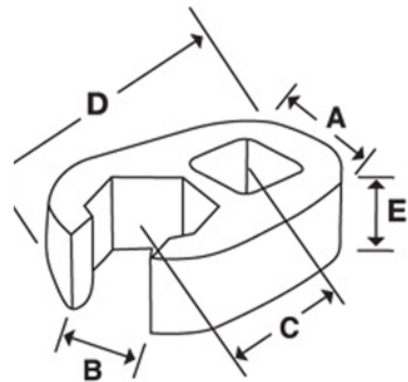

JHWSCF56
1/2 Dr Crowfoot Wrench, Satin
Chrome Finish, Flare Nut, 12
Point-1 3/4

PRODUCT DETAILS

- All tools are professional quality, made of high grade steel
- High-polished chrome finish cleans easily

PRODUCT ATTRIBUTES

Product			C	A	E	B	
JHWSCF56	1/2 in	1-3/4 in	1-35/64 in	2-3/8 in	1 in	1-5/16 in	0.45 lb