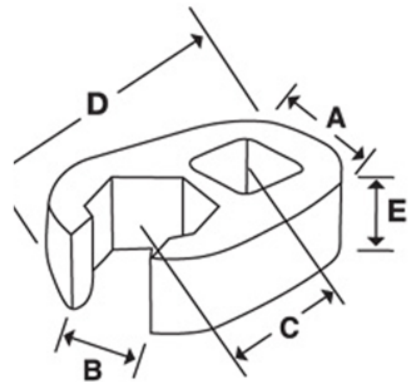

JHWSCF58
1/2 Dr Crowfoot Wrench, Satin
Chrome Finish, Flare Nut, 12
Point-1 13/16

PRODUCT DETAILS

- All tools are professional quality, made of high grade steel
- High-polished chrome finish cleans easily

PRODUCT ATTRIBUTES

Product			C	A	E	B	
JHWSCF58	1/2 in	1-13/16 in	1-19/32 in	2-15/32 in	1 in	1-11/32 in	0.49 lb