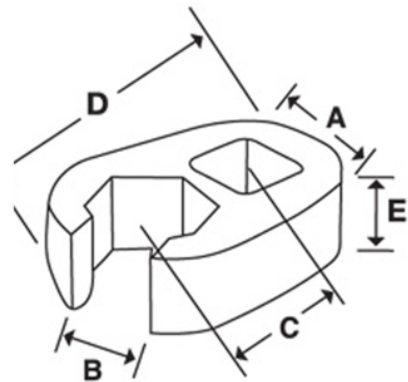

JHWSCF60
1/2 Dr Crowfoot Wrench, Satin
Chrome Finish, Flare Nut, 12
Point-1 7/8

PRODUCT DETAILS

- All tools are professional quality, made of high grade steel
- High-polished chrome finish cleans easily

PRODUCT ATTRIBUTES

Product			C	A	E	B	
JHWSCF60	1/2 in	1-7/8 in	1-41/64 in	2-9/16 in	1-1/16 in	1-3/8 in	0.58 lb