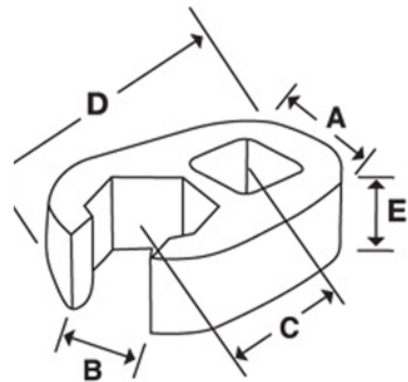

JHWSCF62
1/2 Dr Crowfoot Wrench, Satin
Chrome Finish, Flare Nut, 12
Point-1 15/16

PRODUCT DETAILS

- All tools are professional quality, made of high grade steel
- High-polished chrome finish cleans easily

PRODUCT ATTRIBUTES

Product			C	A	E	B	
JHWSCF62	1/2 in	1-15/16 in	1-43/64 in	2-1/2 in	1-1/16 in	1-7/16 in	0.53 lb