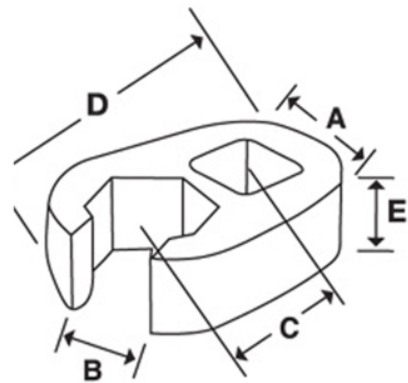

JHWSCOE32
1/2 Drive Open End Crowfoot
Wrench, Satin Chrome Finish, 1

PRODUCT DETAILS

- Crowfoot wrenches are professional quality, made of high grade steel
- Featuring an open end with a continuous arc for constant contact with the fastener for greater turning power without deforming the fastener

PRODUCT ATTRIBUTES

Product: **JHWSCOE32**

	1/2 in		1 in	A	1-31/32 in
C	1-11/16 in	E	23/64 in	F	5/8 in
D	11/32 in	A	1-25/32 in	E	7/8 in
B	15/16 in	lb	0.33 lb		