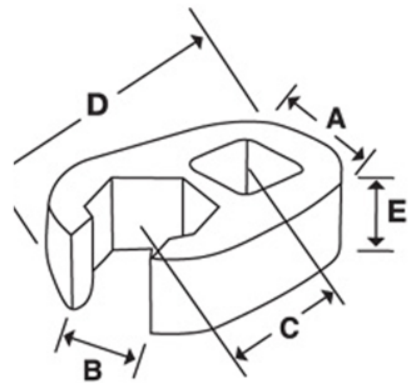

**JHWSCOE34**  
**1/2 Drive Open End Crowfoot**  
**Wrench, Satin Chrome Finish,**  
**1-1/16"**

**PRODUCT DETAILS**

- Crowfoot wrenches are professional quality, made of high grade steel

- Featuring an open end with a continuous arc for constant contact with the fastener for greater turning power without deforming the fastener

# PRODUCT ATTRIBUTES

Product: **JHWSCOE34**

	1/2 in		1-1/16 in	<b>A</b>	2-3/32 in
<b>C</b>	1-3/4 in	<b>E</b>	3/8 in	<b>F</b>	5/8 in
<b>D</b>	7/32 in	<b>A</b>	1-27/32 in	<b>E</b>	7/8 in
<b>B</b>	31/32 in	<b>lb</b>	0.33 lb		