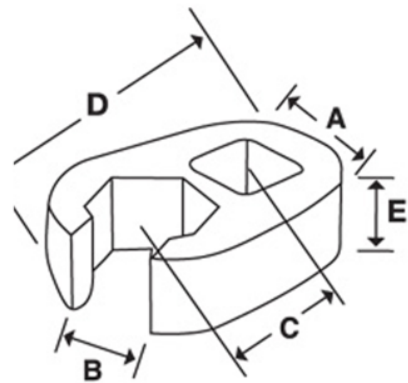

JHWSCOE36
1/2 Drive Open End Crowfoot
Wrench, Satin Chrome Finish,
1-1/8"

PRODUCT DETAILS

- Crowfoot wrenches are professional quality, made of high grade steel
- Featuring an open end with a continuous arc for constant contact with the fastener for greater turning power without deforming the fastener

PRODUCT ATTRIBUTES

Product: **JHWSCOE36**

	1/2 in		1-1/8 in	A	2-7/32 in
C	1-3/4 in	E	3/8 in	F	5/8 in
D	2.75 in	A	1-15/16 in	E	15/16 in
B	1-1/16 in	lb	0.37 lb		