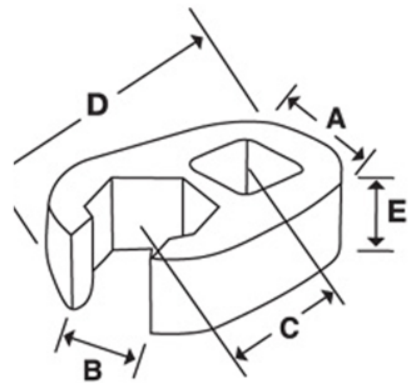

JHWSCOE44
1/2 Drive Open End Crowfoot
Wrench, Satin Chrome Finish,
1-3/8

PRODUCT DETAILS

- Crowfoot wrenches are professional quality, made of high grade steel

- Featuring an open end with a continuous arc for constant contact with the fastener for greater turning power without deforming the fastener

PRODUCT ATTRIBUTES

Product: **JHWSCOE44**

	1/2 in		1-3/8 in	A	2-23/32 in
C	2 in	E	7/16 in	F	5/8 in
D	3.25 in	A	2-7/32 in	E	15/16 in
B	1-7/32 in	lb	0.56 lb		