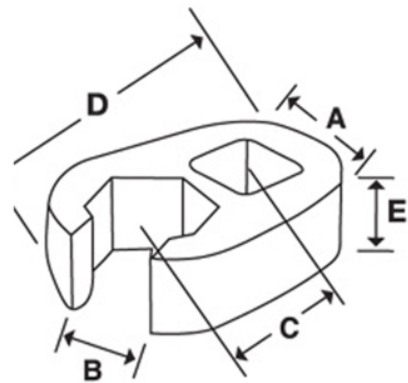

JHWSCOE46
1/2 Drive Open End Crowfoot
Wrench, Satin Chrome Finish,
1-7/16"

PRODUCT DETAILS

- Crowfoot wrenches are professional quality, made of high grade steel
- Featuring an open end with a continuous arc for constant contact with the fastener for greater turning power without deforming the fastener

PRODUCT ATTRIBUTES

Product: **JHWSCOE46**

	1/2 in		1-7/16 in	A	2-27/32 in
C	2 in	E	7/16 in	F	5/8 in
D	3.25 in	A	2-5/16 in	E	1 in
B	1-5/16 in	lb	0.57 lb		