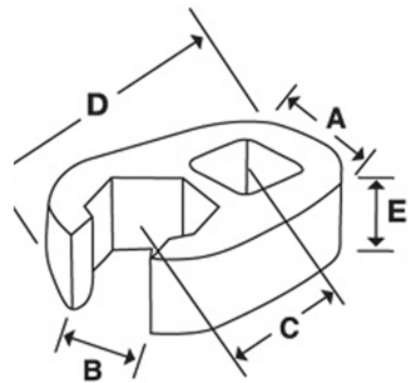

**JHWSCOE48**  
**1/2 Drive Open End Crowfoot**  
**Wrench, Satin Chrome Finish,**  
**1-1/2**

**PRODUCT DETAILS**

- Crowfoot wrenches are professional quality, made of high grade steel
- Featuring an open end with a continuous arc for constant contact with the fastener for greater turning power without deforming the fastener

# PRODUCT ATTRIBUTES

Product: **JHWSCOE48**

	1/2 in		1-1/2 in	<b>A</b>	2-31/32 in
<b>C</b>	2 in	<b>E</b>	15/32 in	<b>F</b>	5/8 in
<b>D</b>	2-1/2 in	<b>A</b>	2-3/8 in	<b>E</b>	1 in
<b>B</b>	1-5/16 in	<b>lb</b>	0.61 lb		