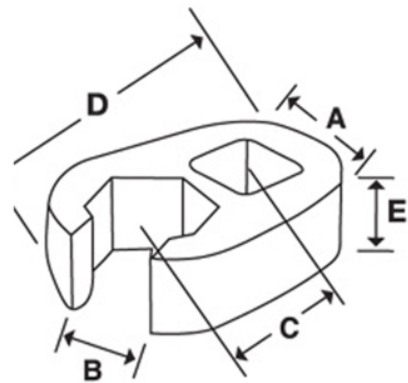

JHWSCOE56
1/2 Drive Open End Crowfoot
Wrench, Satin Chrome Finish,
1-3/4

PRODUCT DETAILS

- Crowfoot wrenches are professional quality, made of high grade steel
- Featuring an open end with a continuous arc for constant contact with the fastener for greater turning power without deforming the fastener

PRODUCT ATTRIBUTES

Product: **JHWSCOE56**

	1/2 in		1-3/4 in	A	3-15/32 in
C	2-3/16 in	E	17/32 in	F	5/8 in
D	3.5 in	A	2-23/32 in	E	1-1/16 in
B	1-9/16 in	lb	0.89 lb		