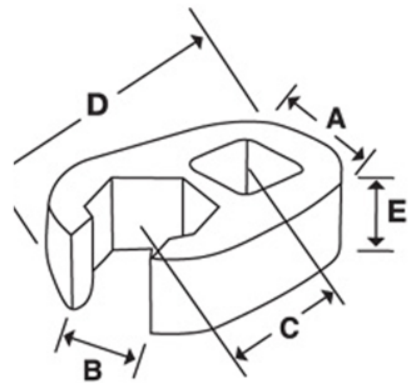

JHWSCOE58
1/2 Drive Open End Crowfoot
Wrench, Satin Chrome Finish,
1-13/16"

PRODUCT DETAILS

- Crowfoot wrenches are professional quality, made of high grade steel

- Featuring an open end with a continuous arc for constant contact with the fastener for greater turning power without deforming the fastener

PRODUCT ATTRIBUTES

Product: **JHWSCOE58**

	1/2 in		1-13/16 in	A	3-19/32 in
C	2-3/16 in	E	17/32 in	F	5/8 in
D	3.75 in	A		E	
B			0.93 lb		