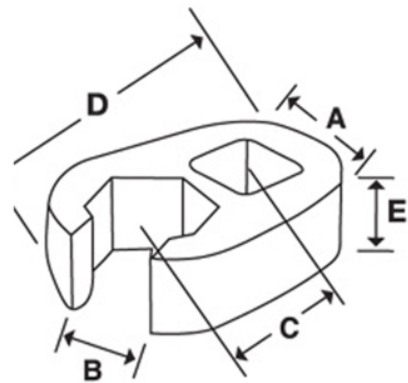

**JHWSCOE60**  
**1/2 Drive Open End Crowfoot**  
**Wrench, Satin Chrome Finish,**  
**1-7/8"**

**PRODUCT DETAILS**

- Crowfoot wrenches are professional quality, made of high grade steel
- Featuring an open end with a continuous arc for constant contact with the fastener for greater turning power without deforming the fastener

# PRODUCT ATTRIBUTES

Product: **JHWSCOE60**

	1/2 in		1-7/8 in	<b>A</b>	3-23/32 in
<b>C</b>	2-3/16 in	<b>E</b>	9/16 in	<b>F</b>	5/8 in
<b>D</b>	3.7401 in	<b>A</b>		<b>E</b>	
<b>B</b>			1.04 lb		