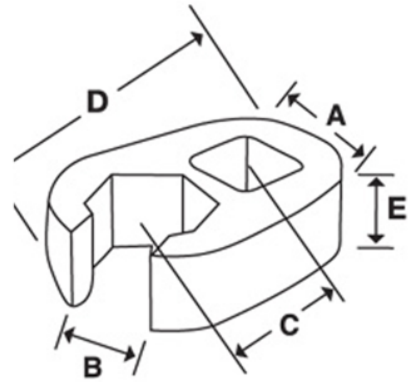

JHWSCOE64
1/2 Drive Open End Crowfoot
Wrench, Satin Chrome Finish, 2"

PRODUCT DETAILS

- Crowfoot wrenches are professional quality, made of high grade steel
- Featuring an open end with a continuous arc for constant contact with the fastener for greater turning power without deforming the fastener

PRODUCT ATTRIBUTES

Product: **JHWSCOE64**

	1/2 in		2 in	A	3-31/32 in
C	2-7/32 in	E	9/16 in	F	5/8 in
D	3.7605 in	A		E	
B			1.12 lb		