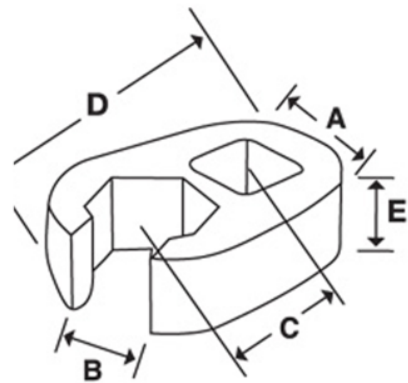

JHWSCOE68
1/2 Drive Open End Crowfoot
Wrench, Satin Chrome Finish,
2-1/8"

PRODUCT DETAILS

- Crowfoot wrenches are professional quality, made of high grade steel
- Featuring an open end with a continuous arc for constant contact with the fastener for greater turning power without deforming the fastener

PRODUCT ATTRIBUTES

Product: **JHWSCOE68**

	1/2 in		2-1/8 in	A	3-31/32 in
C	2-7/32 in	E	37/64 in	F	5/8 in
D	3.75 in	A		E	
B			1.08 lb		