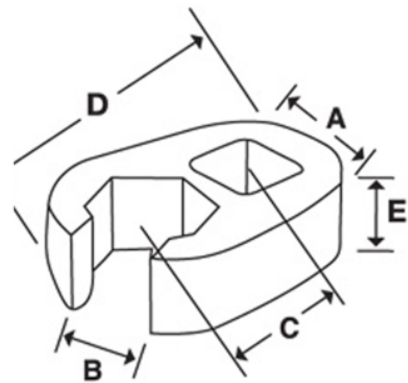

JHWSCOE72
1/2 Drive Open End Crowfoot
Wrench, Satin Chrome Finish,
2-1/4

PRODUCT DETAILS

- Crowfoot wrenches are professional quality, made of high grade steel
- Featuring an open end with a continuous arc for constant contact with the fastener for greater turning power without deforming the fastener

PRODUCT ATTRIBUTES

Product: **JHWSCOE72**

	1/2 in		2-1/4 in	A	3-31/32 in
C	2-13/32 in	E	37/64 in	F	5/8 in
D	3.75 in	A		E	
B			1.05 lb		