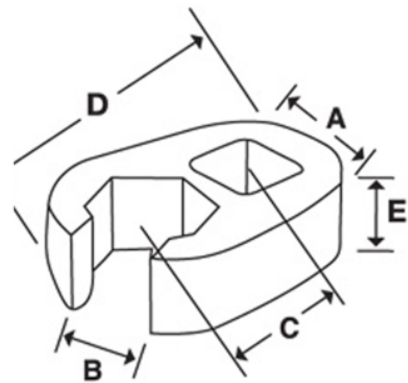

**JHWSCOE76**  
**1/2 Drive Open End Crowfoot**  
**Wrench, Satin Chrome Finish,**  
**2-3/8**

**PRODUCT DETAILS**

- Crowfoot wrenches are professional quality, made of high grade steel
- Featuring an open end with a continuous arc for constant contact with the fastener for greater turning power without deforming the fastener

# PRODUCT ATTRIBUTES

Product: **JHWSCOE76**

	1/2 in		2-3/8 in	<b>A</b>	4-3/8 in
<b>C</b>	2-31/64 in	<b>E</b>	19/32 in	<b>F</b>	5/8 in
<b>D</b>	4.75 in	<b>A</b>		<b>E</b>	
<b>B</b>			1.67 lb		