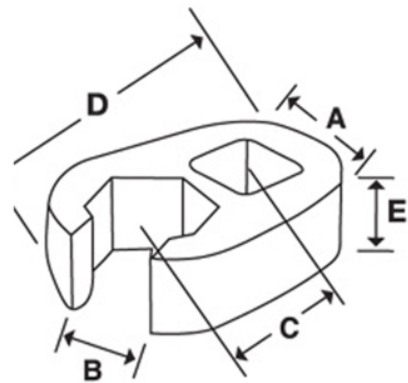

**JHWSCOE78**  
**1/2 Drive Open End Crowfoot**  
**Wrench, Satin Chrome Finish,**  
**2-7/16"**

**PRODUCT DETAILS**

- Crowfoot wrenches are professional quality, made of high grade steel
- Featuring an open end with a continuous arc for constant contact with the fastener for greater turning power without deforming the fastener

# PRODUCT ATTRIBUTES

Product: **JHWSCOE78**

	1/2 in		2-7/16 in	<b>A</b>	4-3/8 in
<b>C</b>	2-7/16 in	<b>E</b>	19/32 in	<b>F</b>	5/8 in
<b>D</b>	5.625 in	<b>A</b>		<b>E</b>	
<b>B</b>			1.59 lb		