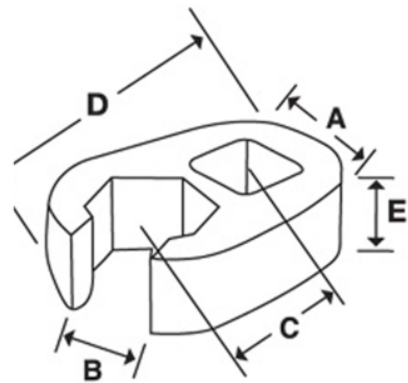

JHWSCOE80
1/2 Drive Open End Crowfoot
Wrench, Satin Chrome Finish,
2-1/2

PRODUCT DETAILS

- Crowfoot wrenches are professional quality, made of high grade steel

- Featuring an open end with a continuous arc for constant contact with the fastener for greater turning power without deforming the fastener

PRODUCT ATTRIBUTES

Product: **JHWSCOE80**

	1/2 in		2-1/2 in	A	4-3/8 in
C	2-13/32 in	E	19/32 in	F	5/8 in
D	4.5 in	A		E	
B			1.5 lb		